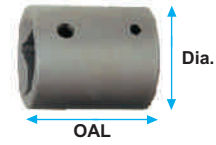

ACCESSORIES

Male x Male Drive Extensions

Square Sizes	Model No.	OAL	Dia.
3/8"	EB/95/6	6"	1/2"
	EB/95/9	9"	
	EB/95/12	12"	
	EB/95/18	18"	
1/2"	EB/127/6	6"	5/8"
	EB/127/9	9"	
	EB/127/12	12"	
	EB/127/18	18"	
	EB/127/24	24"	
3/4"	EB/195/6	6"	1"
	EB/195/9	9"	
	EB/195/12	12"	
	EB/195/18	18"	
	EB/195/24	24"	
1"	EB/254/6	6"	1.1/4"
	EB/254/12	12"	
	EB/254/14	14"	
	EB/254/18	18"	
	EB/254/24	24"	

Female x Female Extension Couplings

Square Sizes	Model No.	OAL	Dia.
3/8" x 3/8"	EC/95/95	1.7/16"	13/16"
3/8" x 1/2"	EC/95/127	1.9/16"	1.1/16"
3/8" x 5/8"	EC/95/158	1.1/2"	1.1/4"
1/2" x 1/2"	EC/127/127	1.11/16"	1.1/16"
1/2" x 5/8"	EC/127/158	1.5/8"	1.1/4"
1/2" x 3/4"	EC/127/195	1.5/8"	1.3/8"
1/2" x 7/8"	EC/127/222	1.5/8"	1.5/8"
1/2" x 1"	EC/127/254	1.5/8"	1.7/8"
5/8" x 3/4"	EC/158/195	1.9/16"	1.3/8"
5/8" x 7/8"	EC/158/222	2"	1.5/8"
5/8" x 1"	EC/158/254	1.13/16"	1.7/8"
3/4" x 3/4"	EC/195/195	1.5/8"	1.7/16"
3/4" x 7/8"	EC/195/222	1.5/8"	1.3/4"
3/4" x 1"	EC/195/254	1.13/16"	1.7/8"
7/8" x 7/8"	EC/222/222	1.11/16"	1.3/4"
7/8" x 1"	EC/222/254	2.1/8"	2.1/8"
1" x 1"	EC/254/254	2.1/16"	1.7/8"